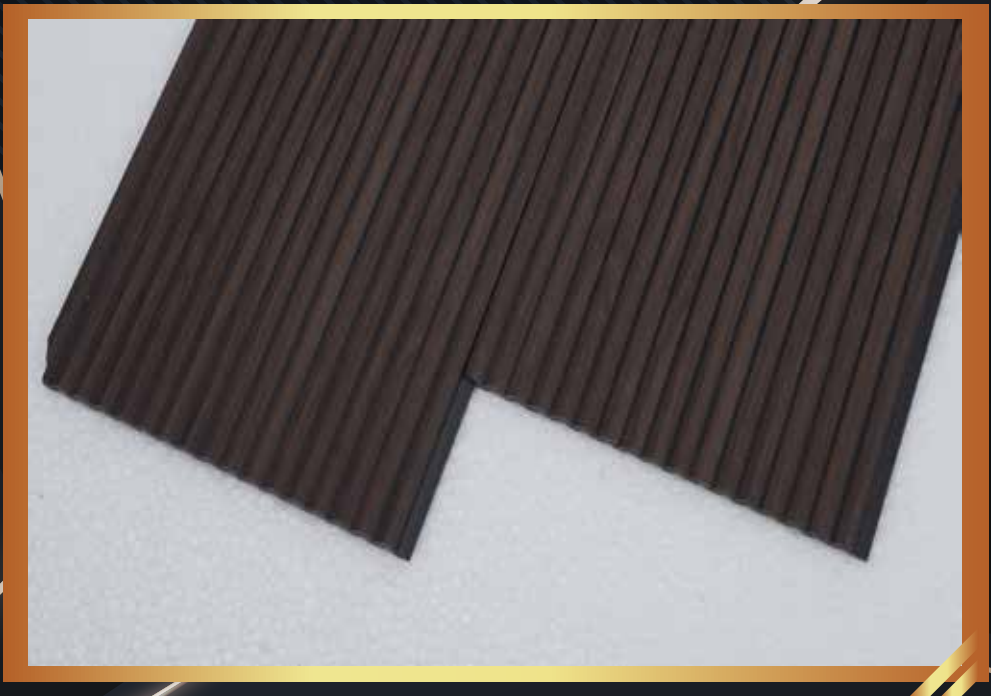

TRIKONA WOOD