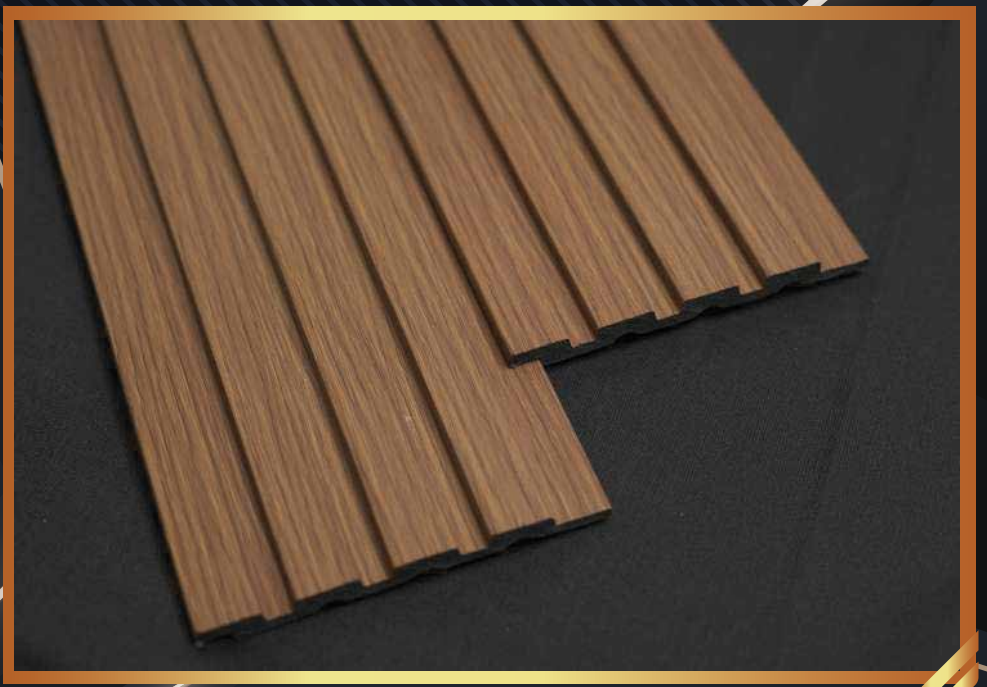

**651 - PP**  
**(8 FT X 5 IN)**

**ARMANI GREY**

PP  
POWER PLANKS

702 - PP  
(8 FT X 5 IN)

CLASSIC TEAK

PP  
POWER PLANKS

704 - PP  
(8 FT X 5 IN)

TRENDY TEAK 4